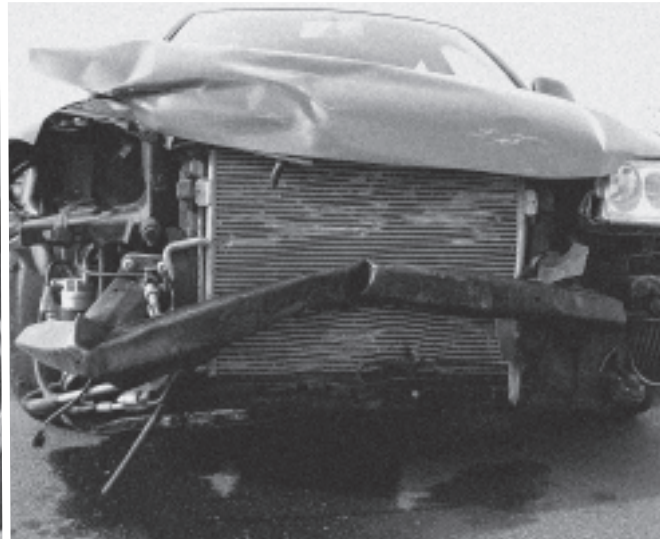

West Virginia's traffic fatality rate is nearly **50%** higher than the national average.

take an active part in  
preventing a transportation crisis

[www.KeepWVMoving.org](http://www.KeepWVMoving.org)

join today

an educational campaign of West Virginians for Better Transportation